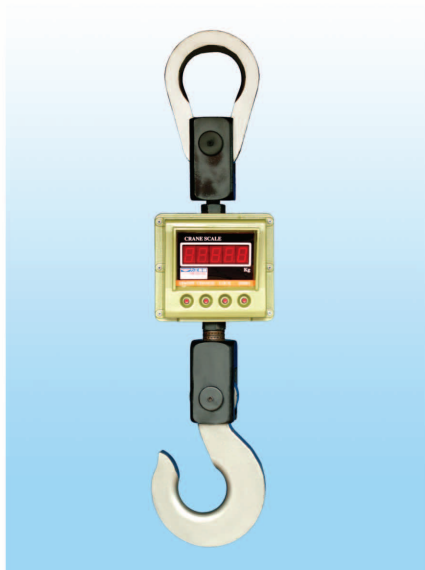

SERIES **TM-B**

Model	TM-5000B	TM-7500B	TM-10000B	TM-15000B
Capacity	5T	7.5T	10T	15T
Division	2.0kg	2.0kg	5.0kg	5.0kg
Resolution	1/2/5(kg)	1/2/5(kg)	2/5/10(kg)	2/5/10(kg)
N-W(kg)	36kg	36kg	41.8kg	41.8kg

SERIES **TM-C**

Model	TM-20KC	TM-25KC	TM-30KC
Capacity	20T	25T	30T
Division	10kg	10kg	10kg
Resolution	5kg/10/20	5kg/10/20	5kg/10/20
N-W(kg)	102.1K	102.1K	102.1K

- 5. KG/LB conversion.
- 6. 1 inch bright & Large LED Display.
- 7. Over-Load Indication.
- 8. Low battery Indication.
- 9 . Power: DC6V/10AH
- 10. Built-in Rechargeable Battery: Life 100-120 hours.
- 11. Auto Cut-off battery charger provided.