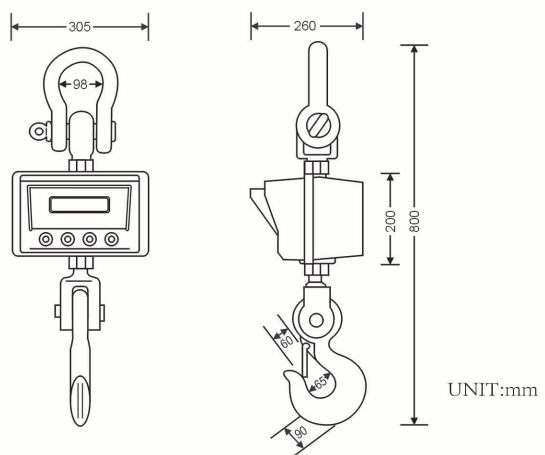

SERIES **TM-B**

Model	TM-5000B	TM-7500B	TM-10000B	TM-15000B
Capacity	5T	7.5T	10T	15T
Division	2.0kg	2.0kg	5.0kg	5.0kg
Resolution	1/2/5(kg)	1/2/5(kg)	2/5/10(kg)	2/5/10(kg)
N-W(kg)	36kg	36kg	41.8kg	41.8kg

SERIES **TM-C**

Model	TM-20KC	TM-25KC	TM-30KC
Capacity	20T	25T	30T
Division	10kg	10kg	10kg
Resolution	5kg/10/20	5kg/10/20	5kg/10/20
N-W(kg)	102.1K	102.1K	102.1K

- 5. KG/LB conversion.
- 6. 1 inch bright & Large LED Display.
- 7. Over-Load Indication.
- 8. Low battery Indication.
- 9 . Power: DC6V/10AH
- 10. Built-in Rechargeable Battery: Life 100-120 hours.
- 11. Auto Cut-off battery charger provided.