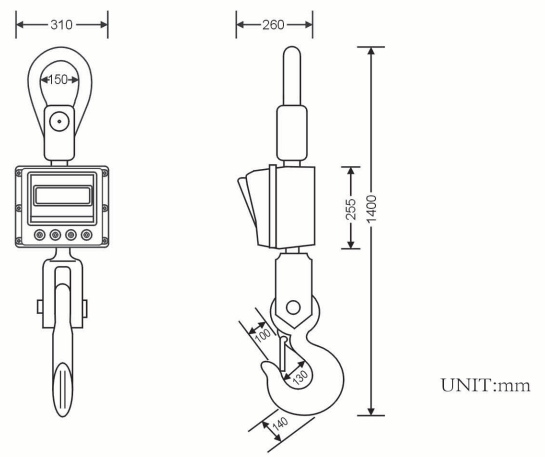

SERIES **TM-B**

Model	TM-5000B	TM-7500B	TM-10000B	TM-15000B
Capacity	5T	7.5T	10T	15T
Division	2.0kg	2.0kg	5.0kg	5.0kg
Resolution	1/2/5(kg)	1/2/5(kg)	2/5/10(kg)	2/5/10(kg)
N-W(kg)	36kg	36kg	41.8kg	41.8kg

SERIES **TM-C**

Model	TM-20KC	TM-25KC	TM-30KC
Capacity	20T	25T	30T
Division	10kg	10kg	10kg
Resolution	5kg/10/20	5kg/10/20	5kg/10/20
N-W(kg)	102.1K	102.1K	102.1K

- 5. KG/LB conversion.
- 6. 1 inch bright & Large LED Display.
- 7. Over-Load Indication.
- 8. Low battery Indication.
- 9 . Power: DC6V/10AH
- 10. Built-in Rechargeable Battery: Life 100-120 hours.
- 11. Auto Cut-off battery charger provided.